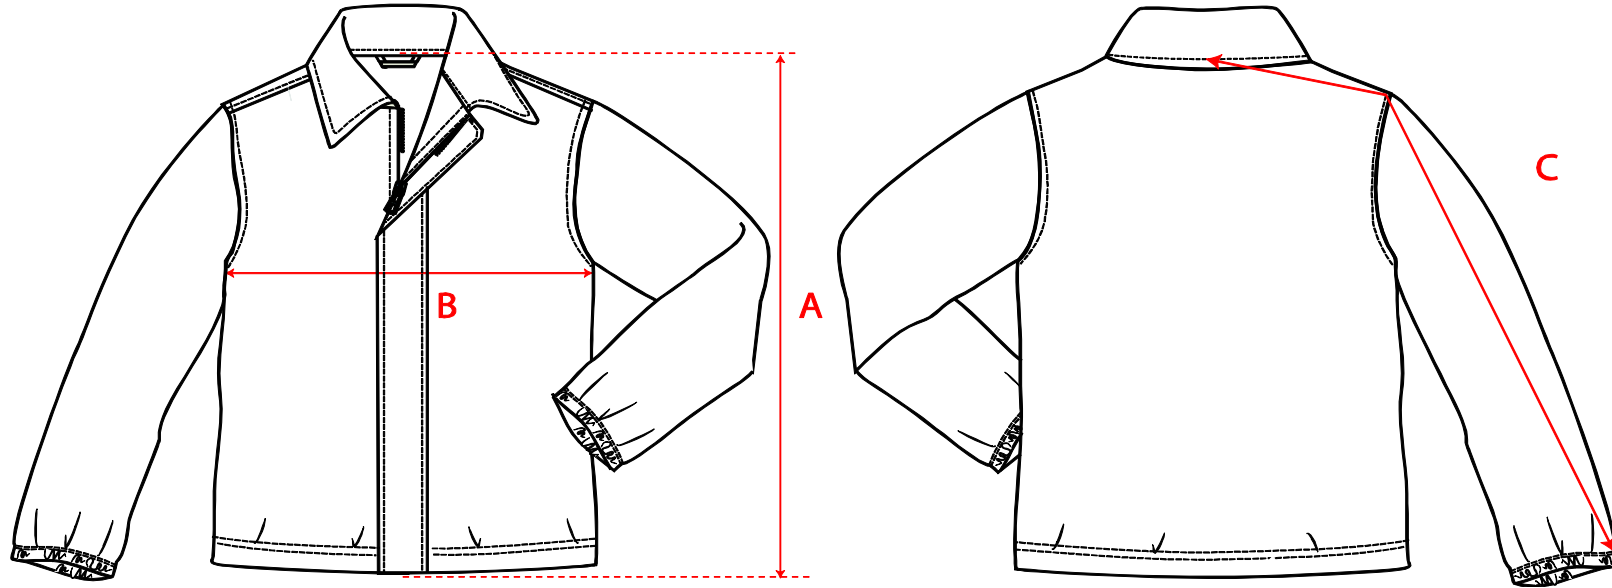

LEM3627

L&S Jacket Hooded Softshell for her

Sizes (cm)	XS	S	M	L	XL	XXL	3XL	4XL	6XL
A Body length from HSP	-	66	67	68	69	70	-	-	-
B 1/2 Body width	-	49	50,5	52	53,5	55	-	-	-
C Sleeve length (CB)	-	83	84,5	86	87,5	89	-	-	-
<i>Tolerance +/-</i>	-	5%	5%	5%	5%	5%	-	-	-